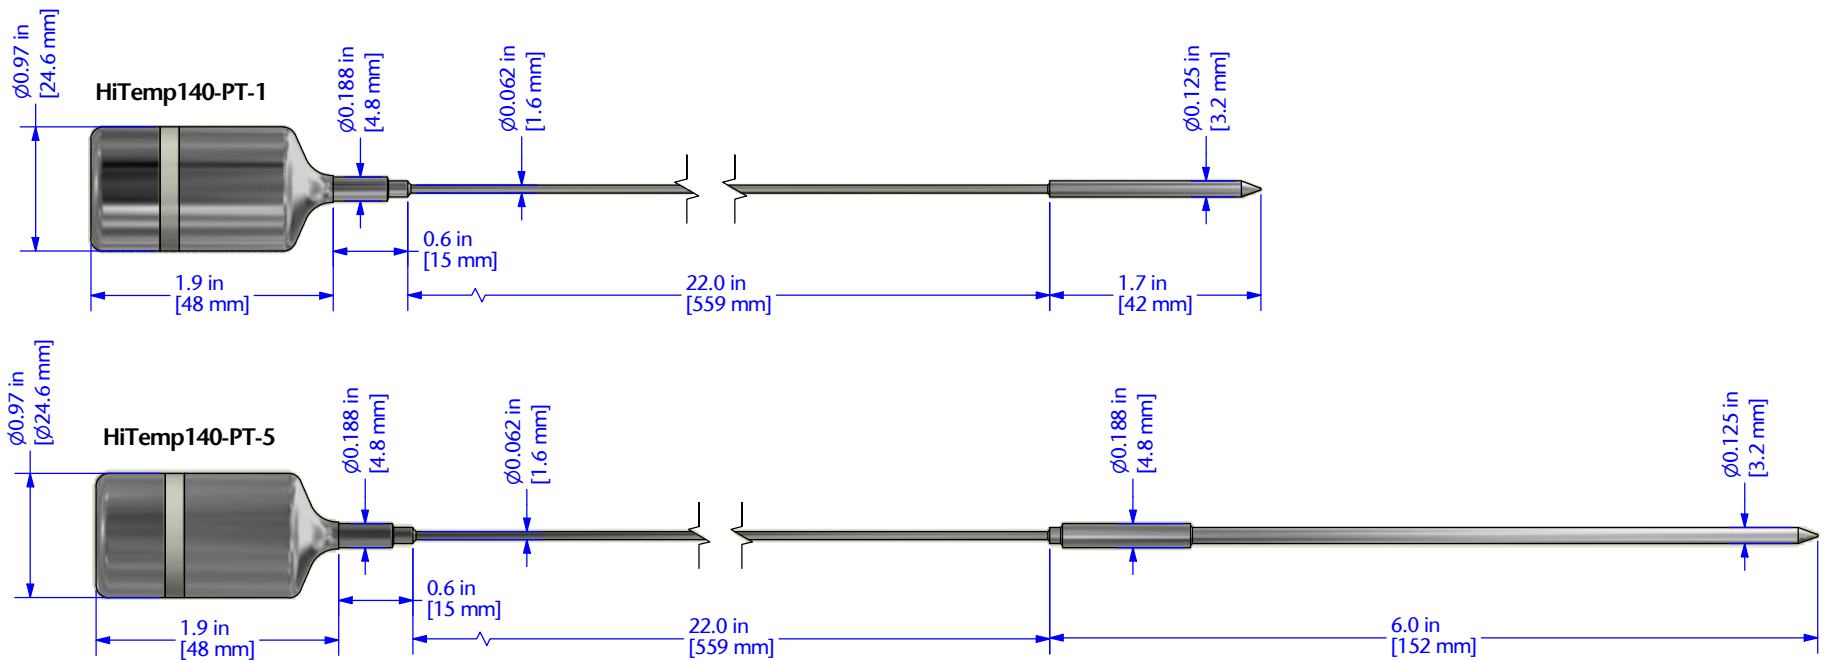

HiTemp140-PT Series

High Temperature Data Loggers

Dimension Drawing

Product:

HiTemp140-PT Series

Scale:

NOT TO
SCALE

Materials:

AISI 316 SS
Radel(R) PPSU
Silicone

Notes: